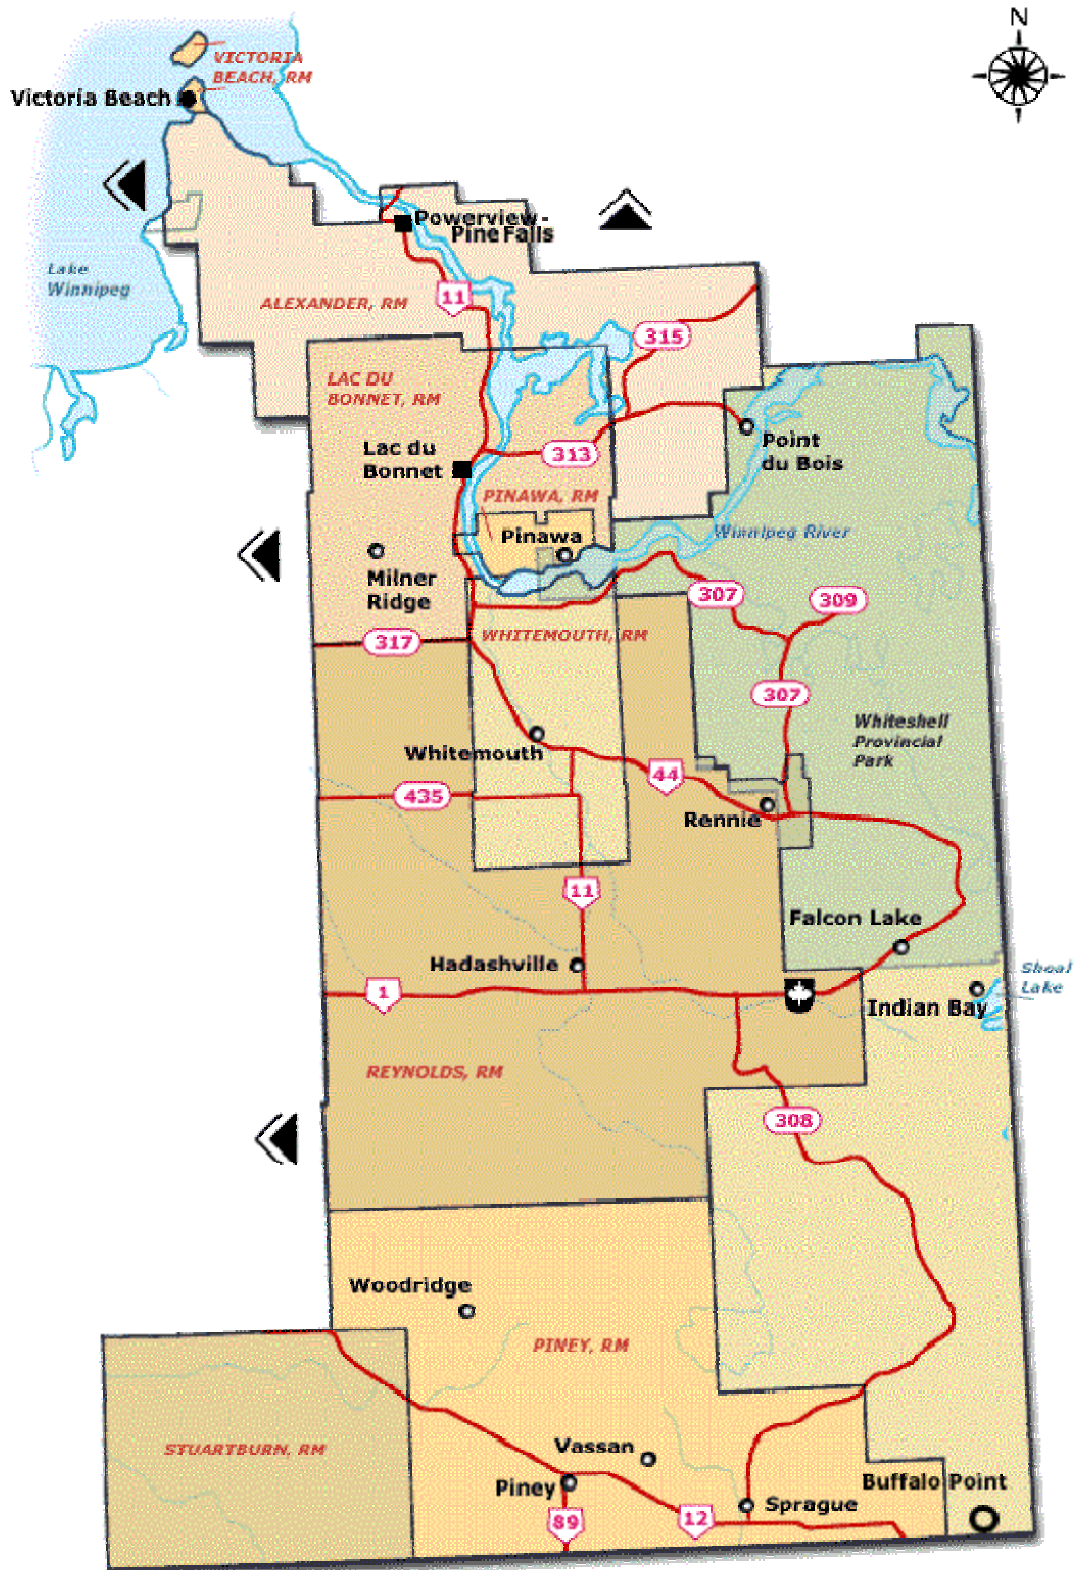

Map to Victoria Beach

63 Pine Road, Victoria Beach, Manitoba